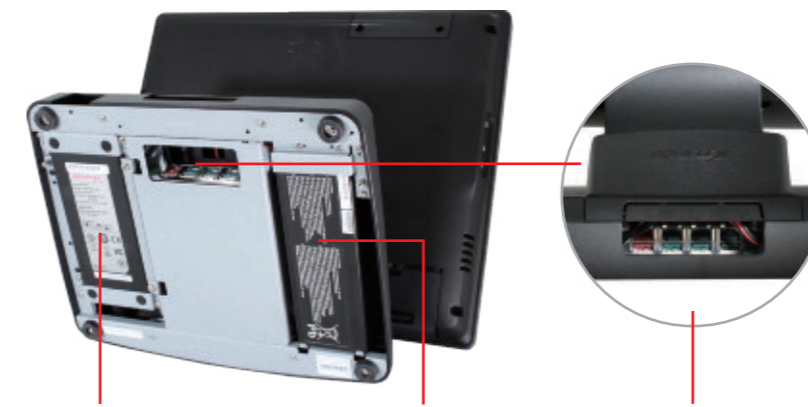

Multi-Position Folding Base (U.S. Patent 9004436)

The XT-4015 provides the selection of two foldable bases, the curvy slim GEN7E base and the larger but practical GEN8E base. The foldable base can be configured into "Flat Folded Mode" to save the shipping package volume, "Low Profile Mode" to allow greater interaction between the cashier and the customer, and the traditional "Full Extended Mode". All this can be achieved with a simple pull of the hidden lever.

Full Extended Mode

Low Profile Mode

Flat Folded Mode

Power Adaptor

UPS Battery

PoweredUSB Ports

Dual LAN

The XT-4015 is equipped with dual LAN ports that allow a dedicated LAN connection for credit card terminal.